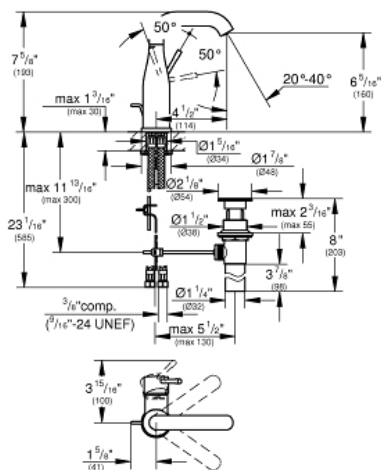

ESSENCE Lavatory Centerset M-Size

MODEL # 2348500A

GROHE America, Inc | 200 North Gary Avenue, Suite G, Roselle, IL 60172
Phone: +1 (800) 444-7643 | Fax: +1 (800) 225-2778 | us-customerservice@grohe.com

Pure Freude an Wasser

Product Description: Lavatory Centerset M-Size

Standard Specification:

- Single hole installation
- Metal lever handle
- **GROHE SilkMove** 28 mm ceramic cartridge
- With temperature limiter
- **GROHE StarLight** chrome finish
- **GROHE EcoJoy** Mousseur 1.2 gpm
- Swivel tubular spout with flow control and stop limiter
- 1 1/4" pop-up waste set